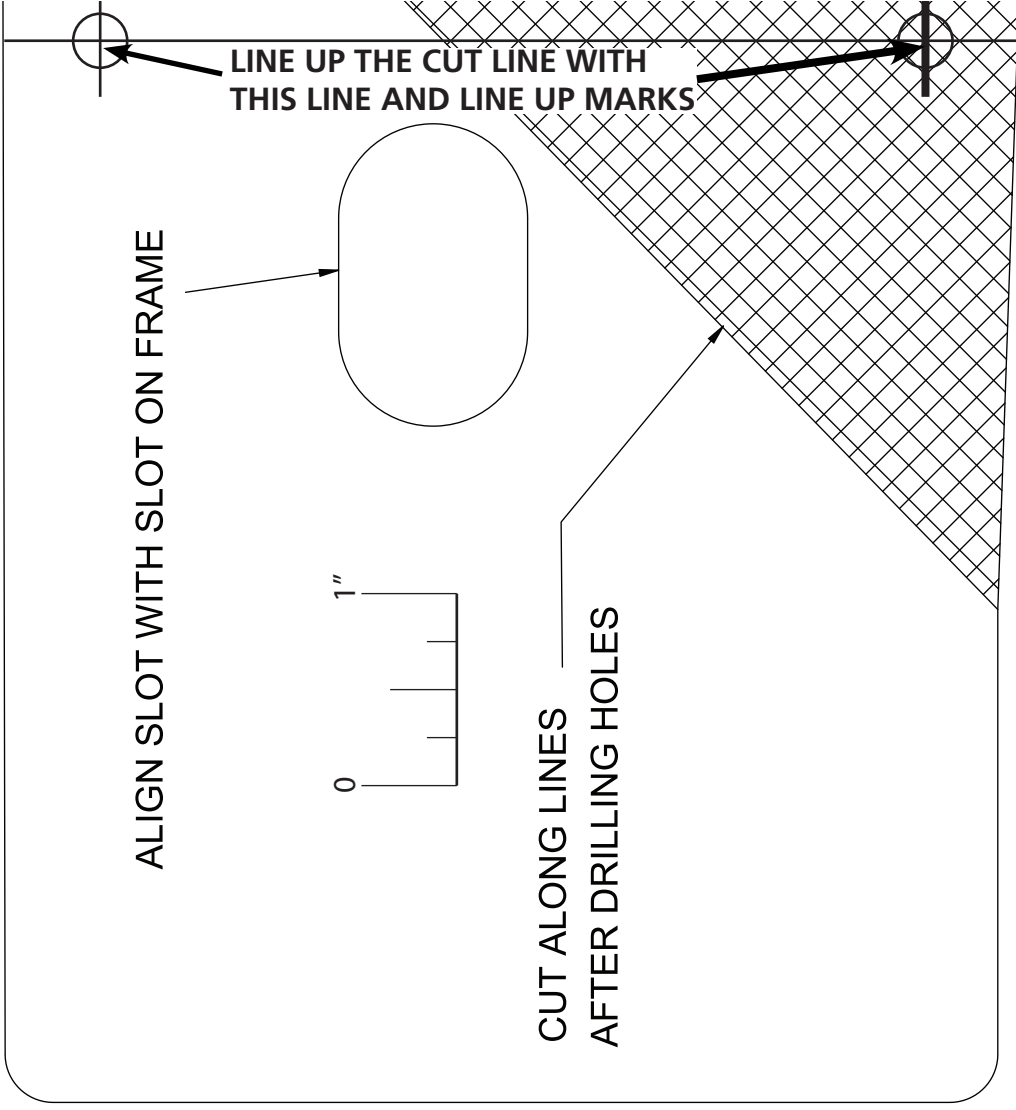

WATCH FOR LINES INSIDE FRAME!!!

ALIGN SLOT WITH SLOT ON FRAME

99-06 SILVERADO WISHBONE SYSTEM

**LINE UP THE CUT LINE WITH
THIS LINE AND LINE UP MARKS
TAPE PAGES TOGETHER**

- NOTES:**
- 1. MUST PRINT TO FULL SCALE ON A 8 1/2" x 11" SHEET OF PAPER**

NOTES:
1. MUST PRINT TO FULL SCALE ON A 8 1/2" x 11" SHEET OF PAPER

NOTES:
1. MUST PRINT TO FULL SCALE ON A 8 1/2" x 11" SHEET OF PAPER