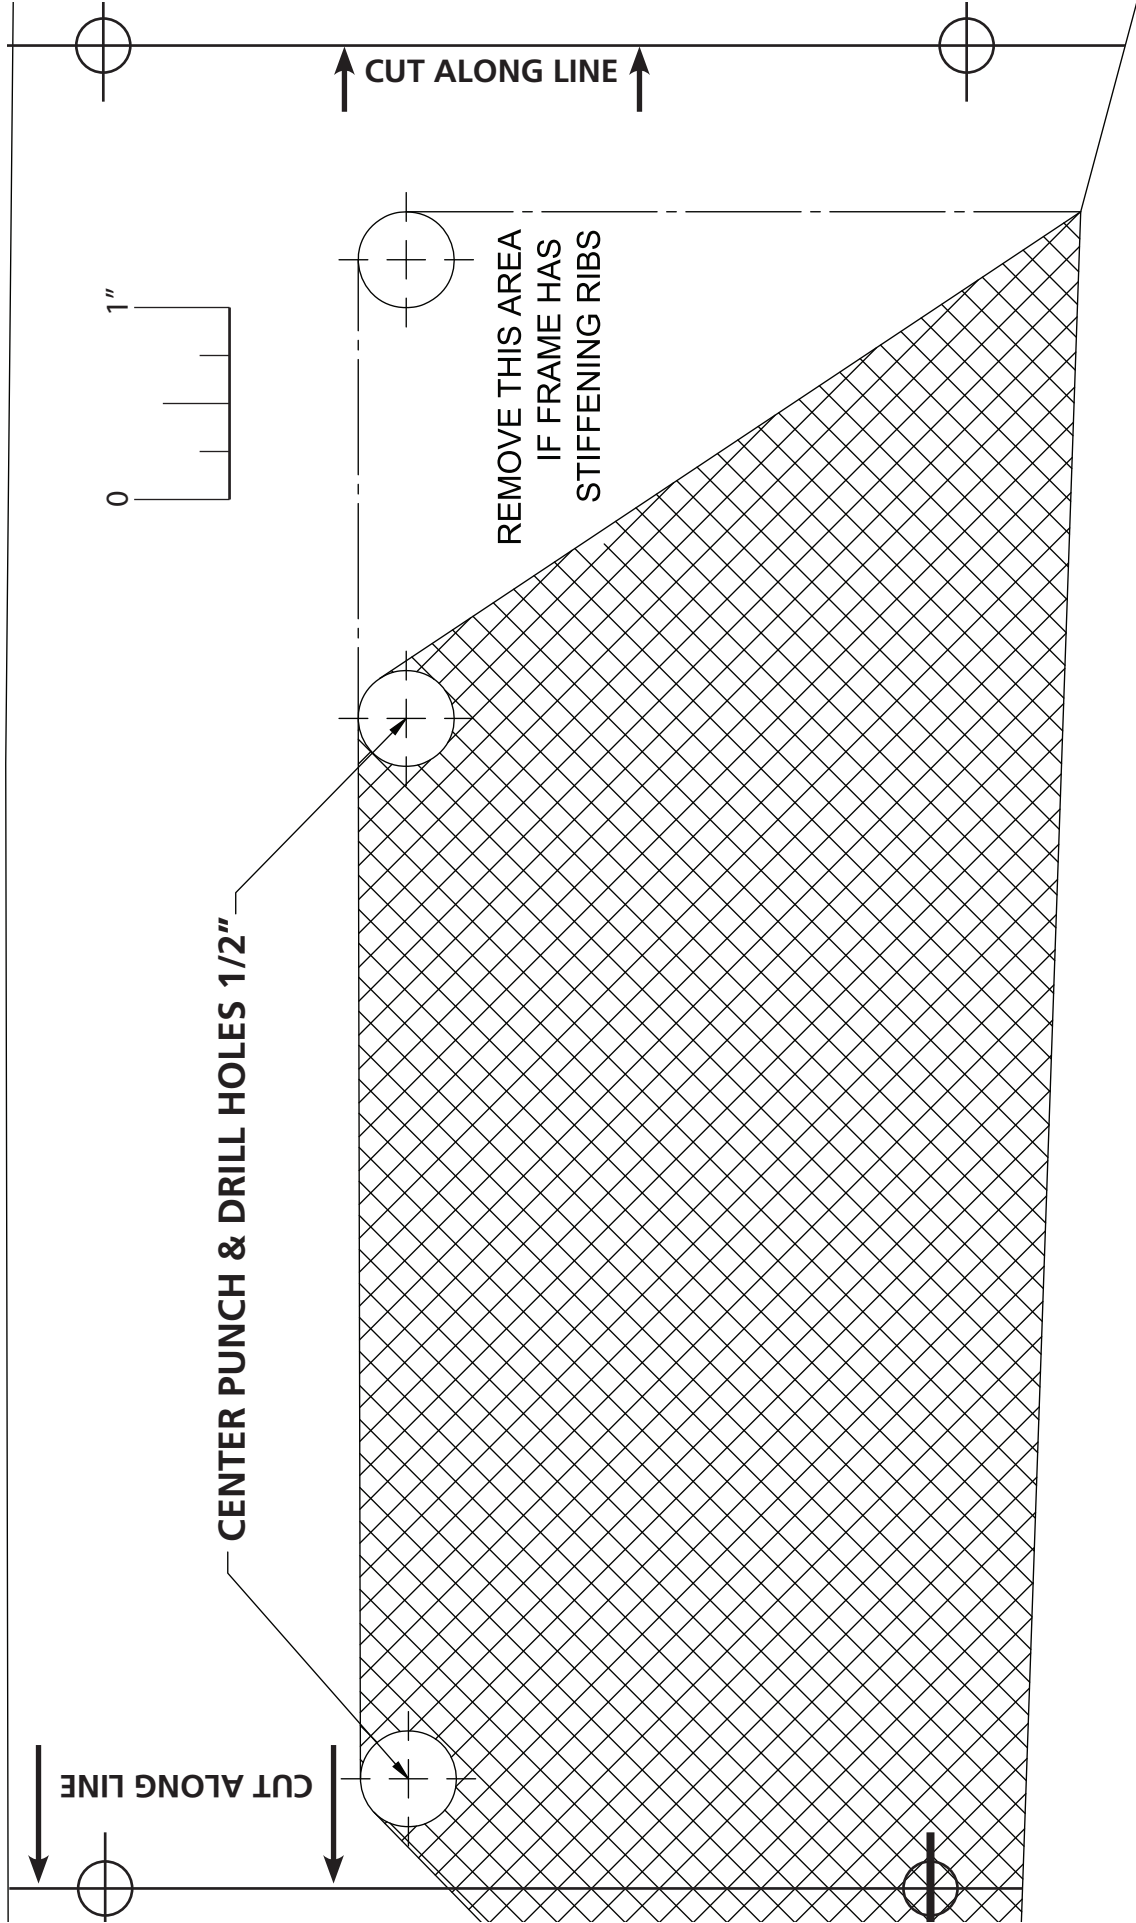

WATCH FOR LINES INSIDE FRAME!!!

ALIGN SLOT WITH SLOT ON FRAME

99-06 SILVERADO WISHBONE SYSTEM

**LINE UP THE CUT LINE WITH
THIS LINE AND LINE UP MARKS
TAPE PAGES TOGETHER**

- NOTES:**
- 1. MUST PRINT TO FULL SCALE ON A 8 1/2" x 11" SHEET OF PAPER**

NOTES:
1. MUST PRINT TO FULL SCALE ON A 8 1/2" x 11" SHEET OF PAPER

NOTES:
1. MUST PRINT TO FULL SCALE ON A 8 1/2" x 11" SHEET OF PAPER