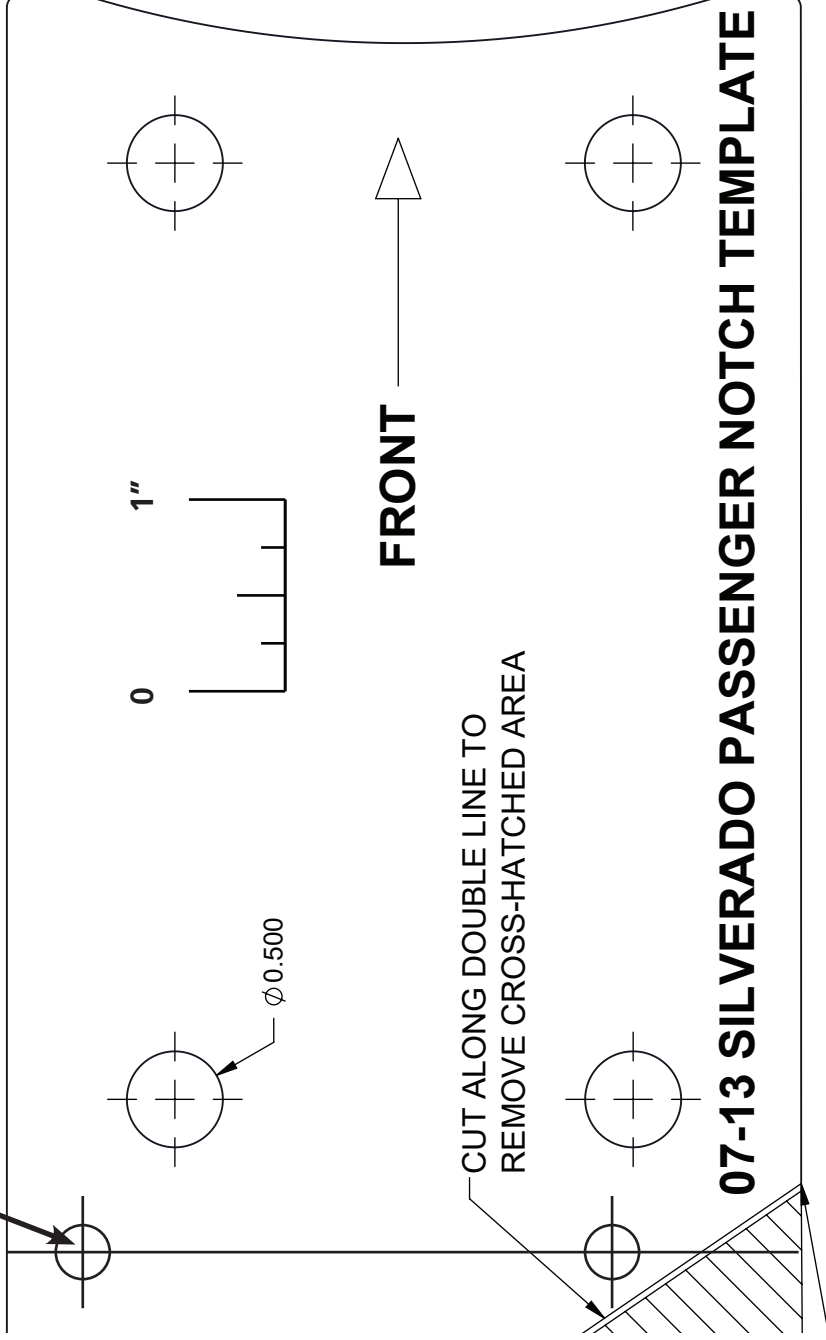

DRIVER

LINE UP THE CUT LINE WITH
THIS LINE AND LINE UP MARKS
TAPE PAGES TOGETHER

- NOTES:**
1. MUST PRINT TO FULL SCALE ON A 8 1/2" x 11" SHEET OF PAPER

DRIVER

- NOTES:**
1. MUST PRINT TO FULL SCALE ON A 8 1/2" x 11" SHEET OF PAPER

DRIVER

LINE UP THE CUT LINE WITH
THIS LINE AND LINE UP MARKS

- NOTES:
1. MUST PRINT TO FULL SCALE ON A 8 1/2" x 11" SHEET OF PAPER

PASSENGER

LINE UP THE CUT LINE WITH
THIS LINE AND LINE UP MARKS
TAPE PAGES TOGETHER

- NOTES:**
1. MUST PRINT TO FULL SCALE ON A 8 1/2" x 11" SHEET OF PAPER

PASSENGER

- NOTES:**
1. MUST PRINT TO FULL SCALE ON A 8 1/2" x 11" SHEET OF PAPER

PASSENGER

LINE UP THE CUT LINE WITH
THIS LINE AND LINE UP MARKS

- NOTES:
1. MUST PRINT TO FULL SCALE ON A 8 1/2" x 11" SHEET OF PAPER