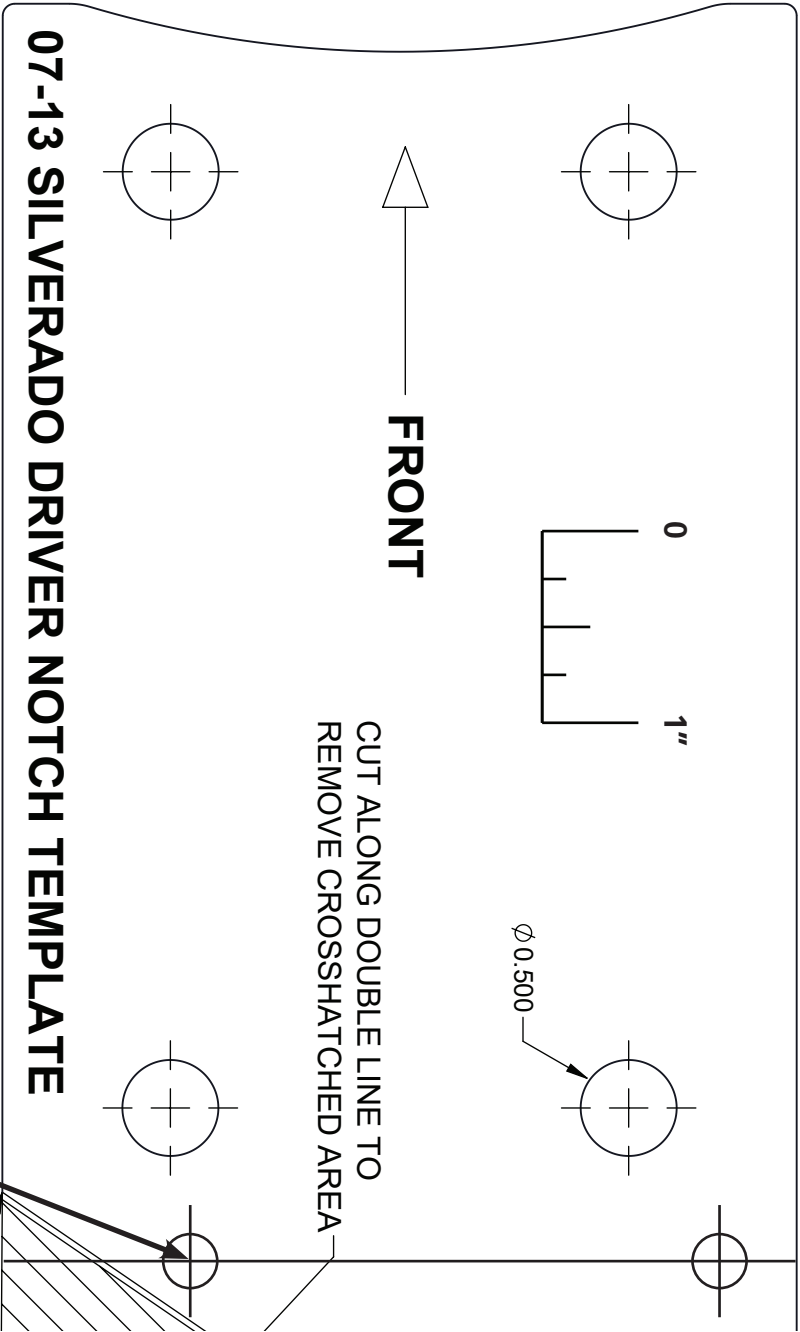

DRIVER

LINE UP THE CUT LINE WITH
THIS LINE AND LINE UP MARKS
TAPE PAGES TOGETHER

- NOTES:**
1. MUST PRINT TO FULL SCALE ON A 8 1/2" x 11" SHEET OF PAPER

DRIVER

- NOTES:**
1. MUST PRINT TO FULL SCALE ON A 8 1/2" x 11" SHEET OF PAPER

DRIVER

LINE UP THE CUT LINE WITH
THIS LINE AND LINE UP MARKS

- NOTES:
1. MUST PRINT TO FULL SCALE ON A 8 1/2" x 11" SHEET OF PAPER

PASSENGER

LINE UP THE CUT LINE WITH
THIS LINE AND LINE UP MARKS
TAPE PAGES TOGETHER

- NOTES:**
1. MUST PRINT TO FULL SCALE ON A 8 1/2" x 11" SHEET OF PAPER

PASSENGER

- NOTES:**
1. MUST PRINT TO FULL SCALE ON A 8 1/2" x 11" SHEET OF PAPER

PASSENGER

LINE UP THE CUT LINE WITH
THIS LINE AND LINE UP MARKS

- NOTES:
1. MUST PRINT TO FULL SCALE ON A 8 1/2" x 11" SHEET OF PAPER